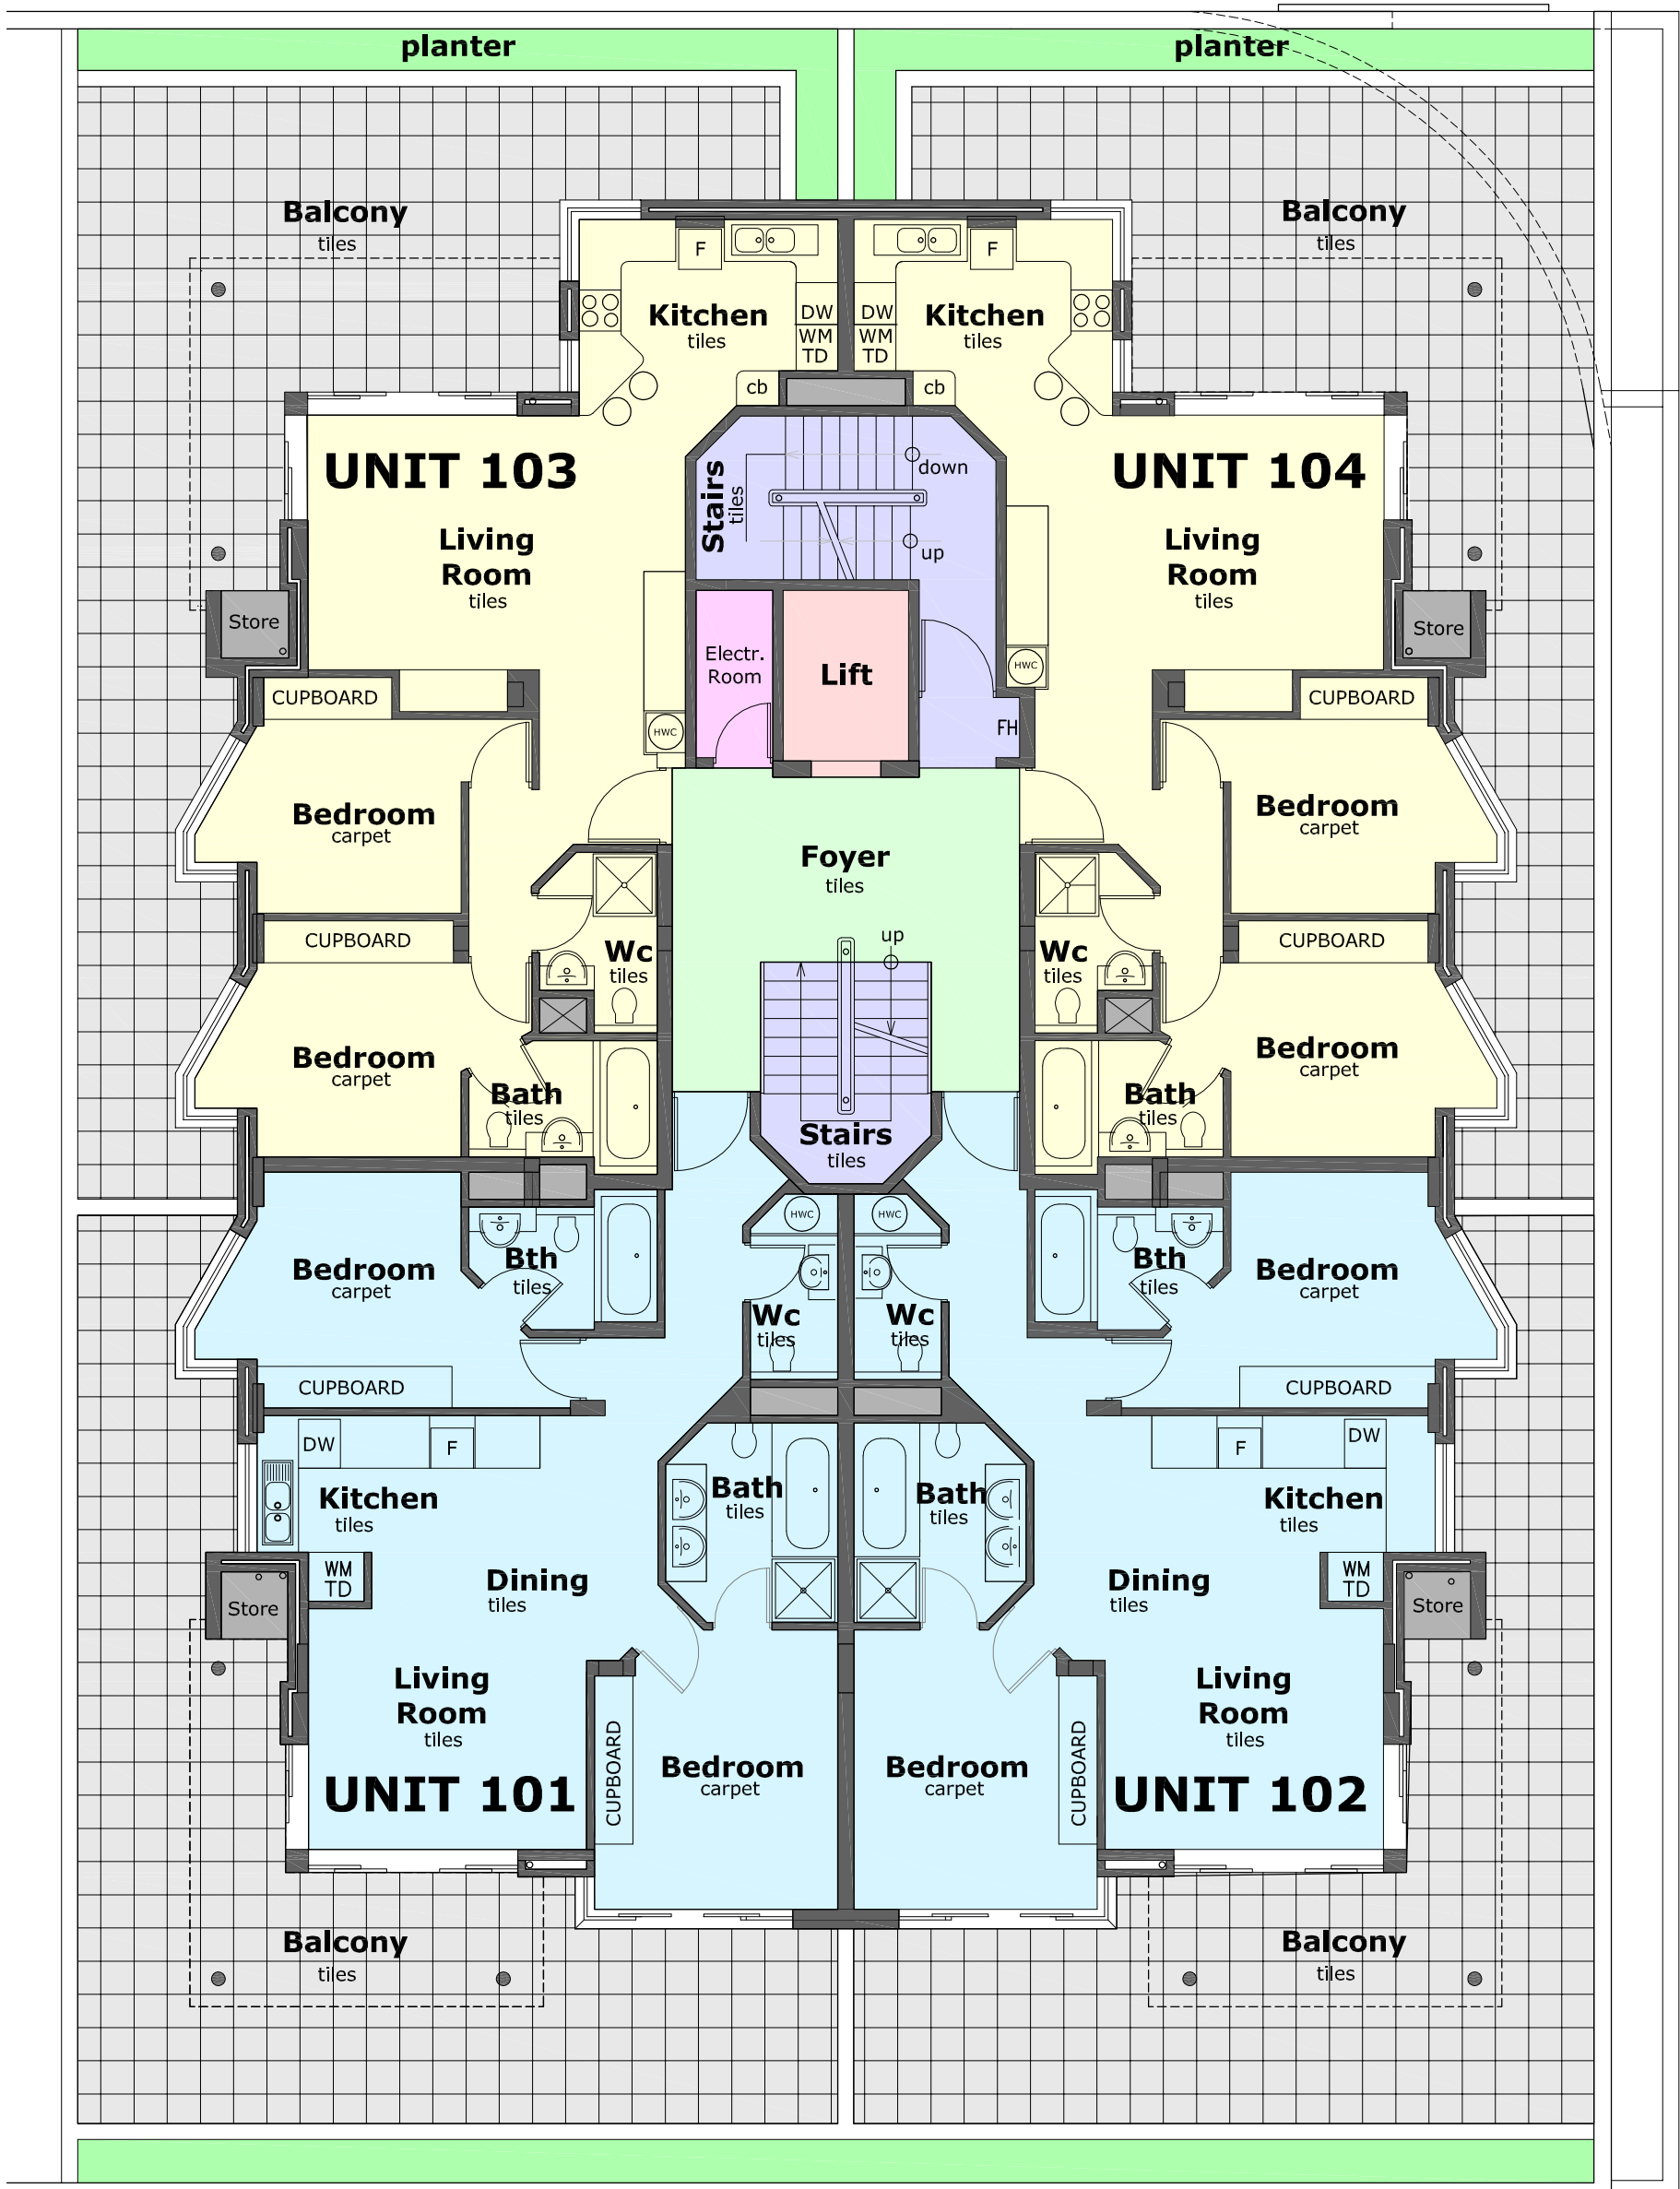

# OPTION 1

BEACH ROAD

FIRST FLOOR LAYOUT

SCALE 1: 100