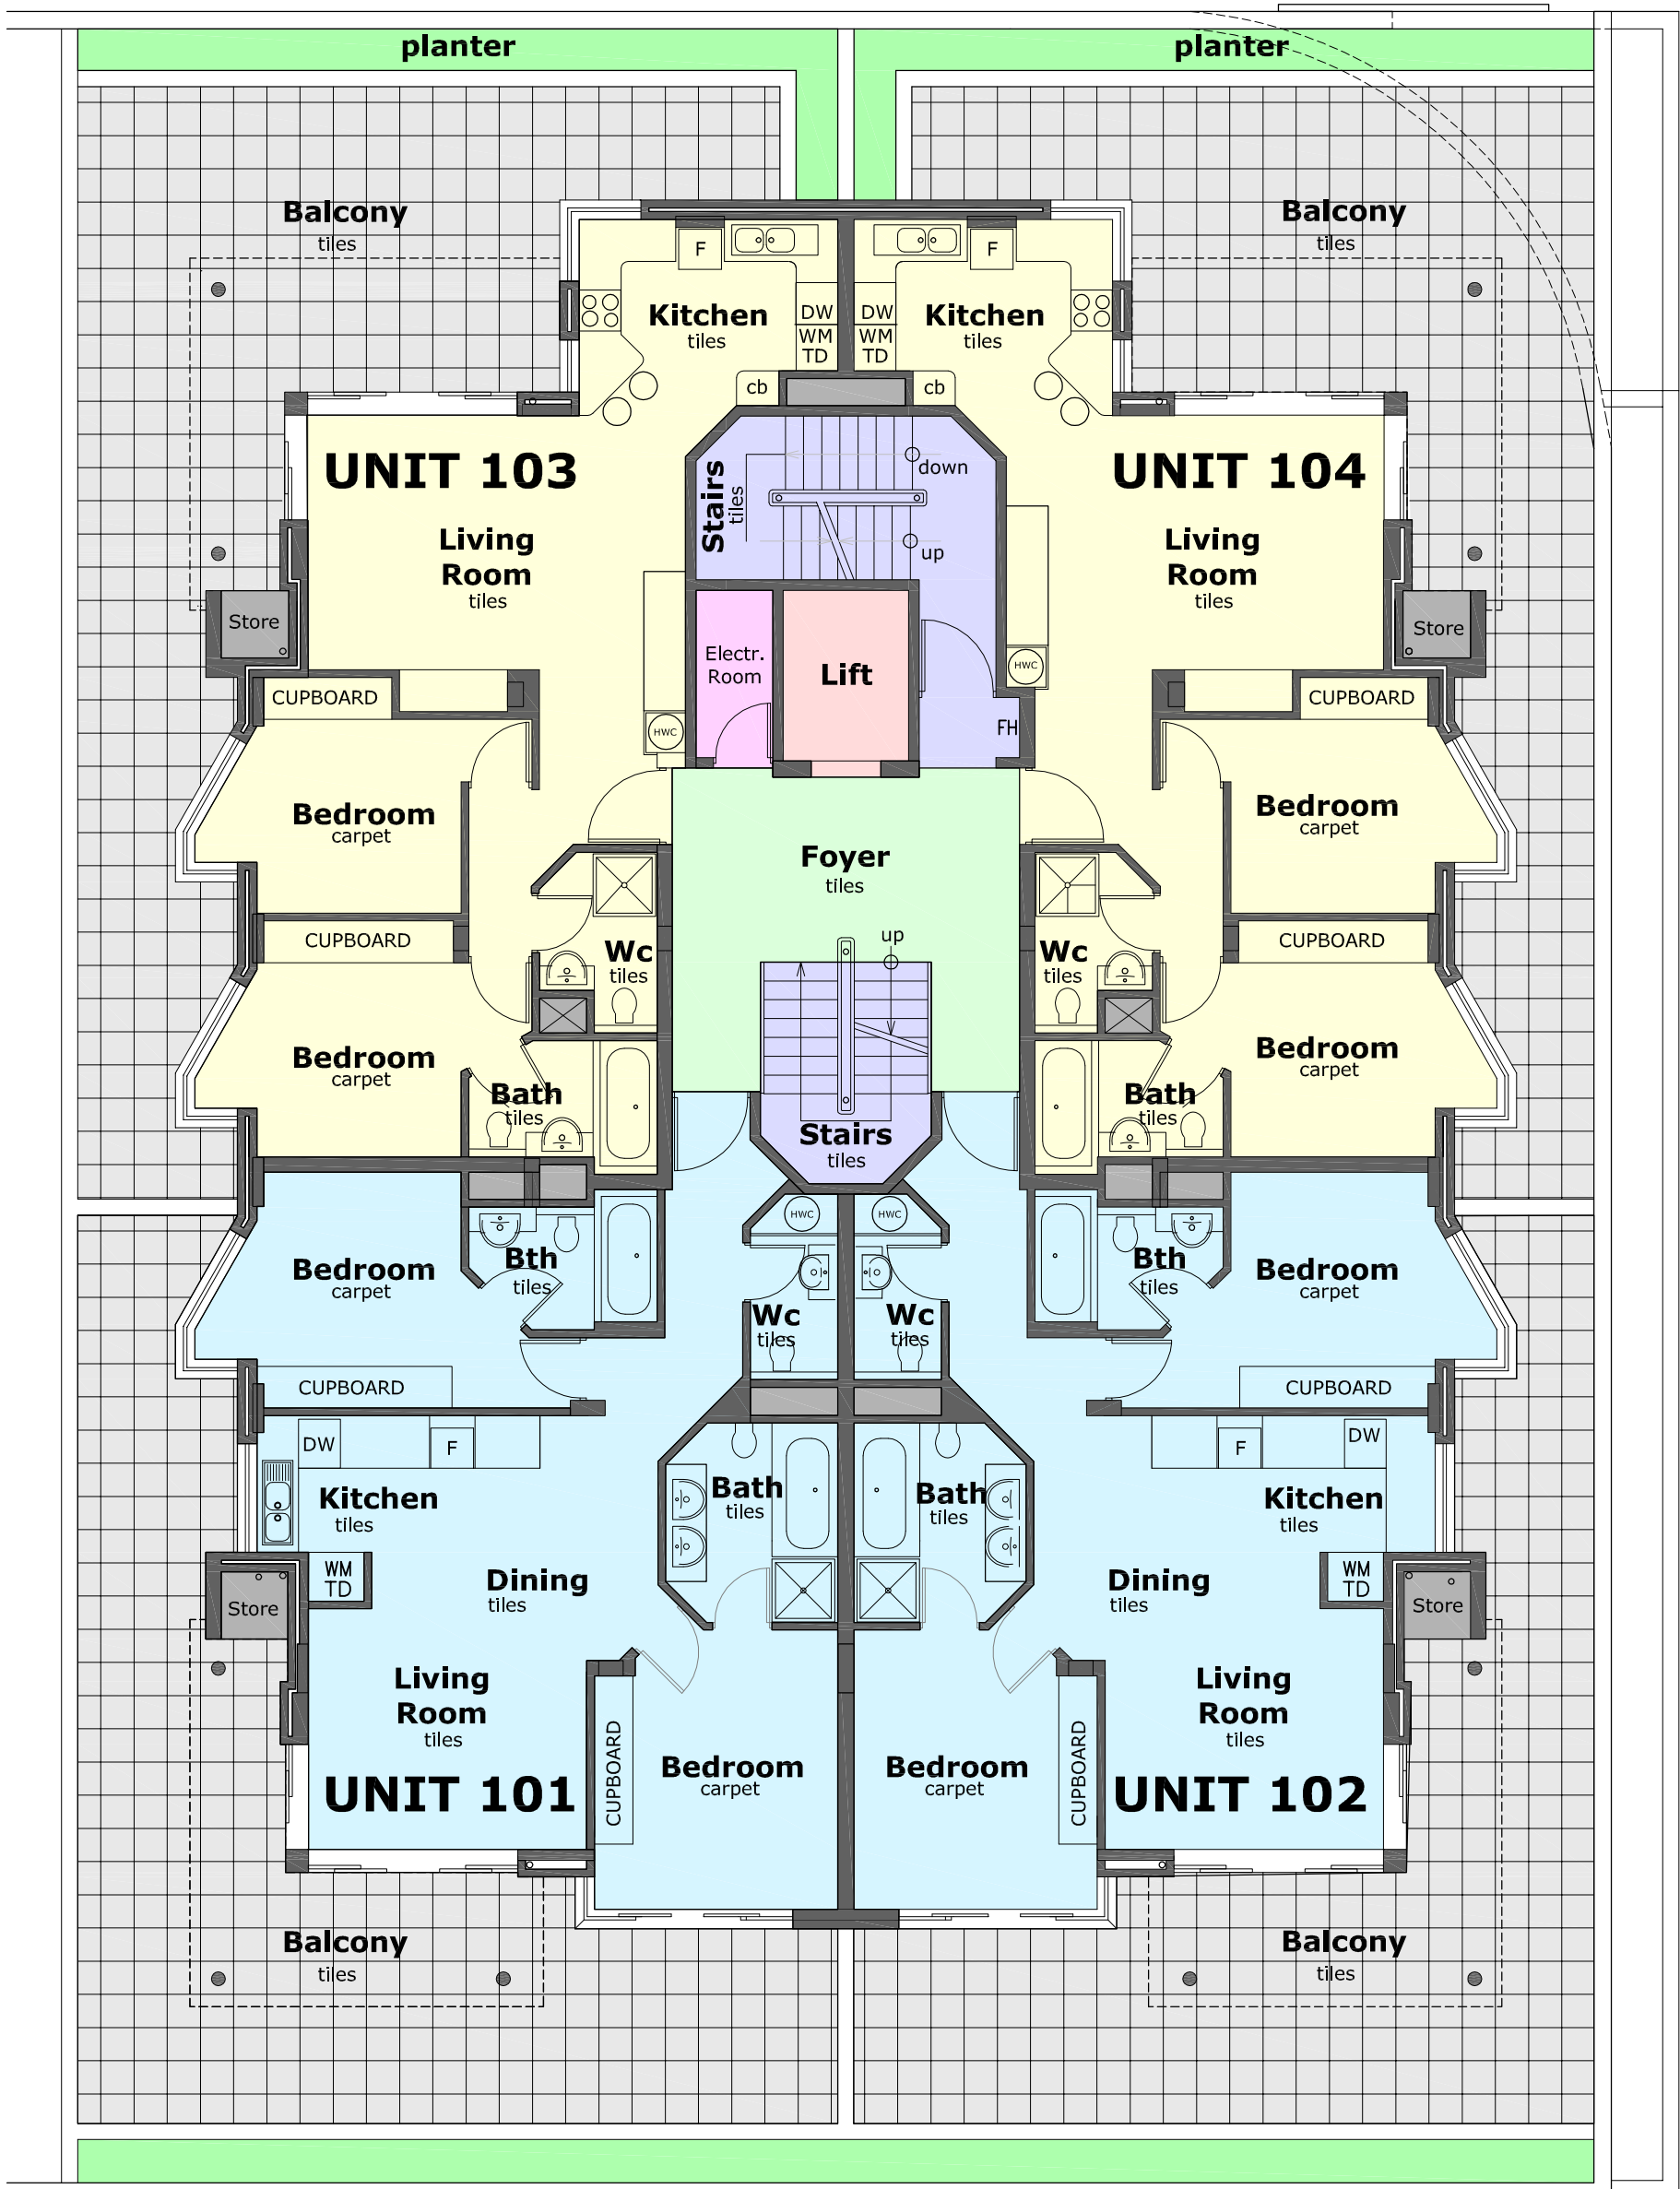

OPTION 1

BEACH ROAD

FIRST FLOOR LAYOUT

SCALE 1: 100